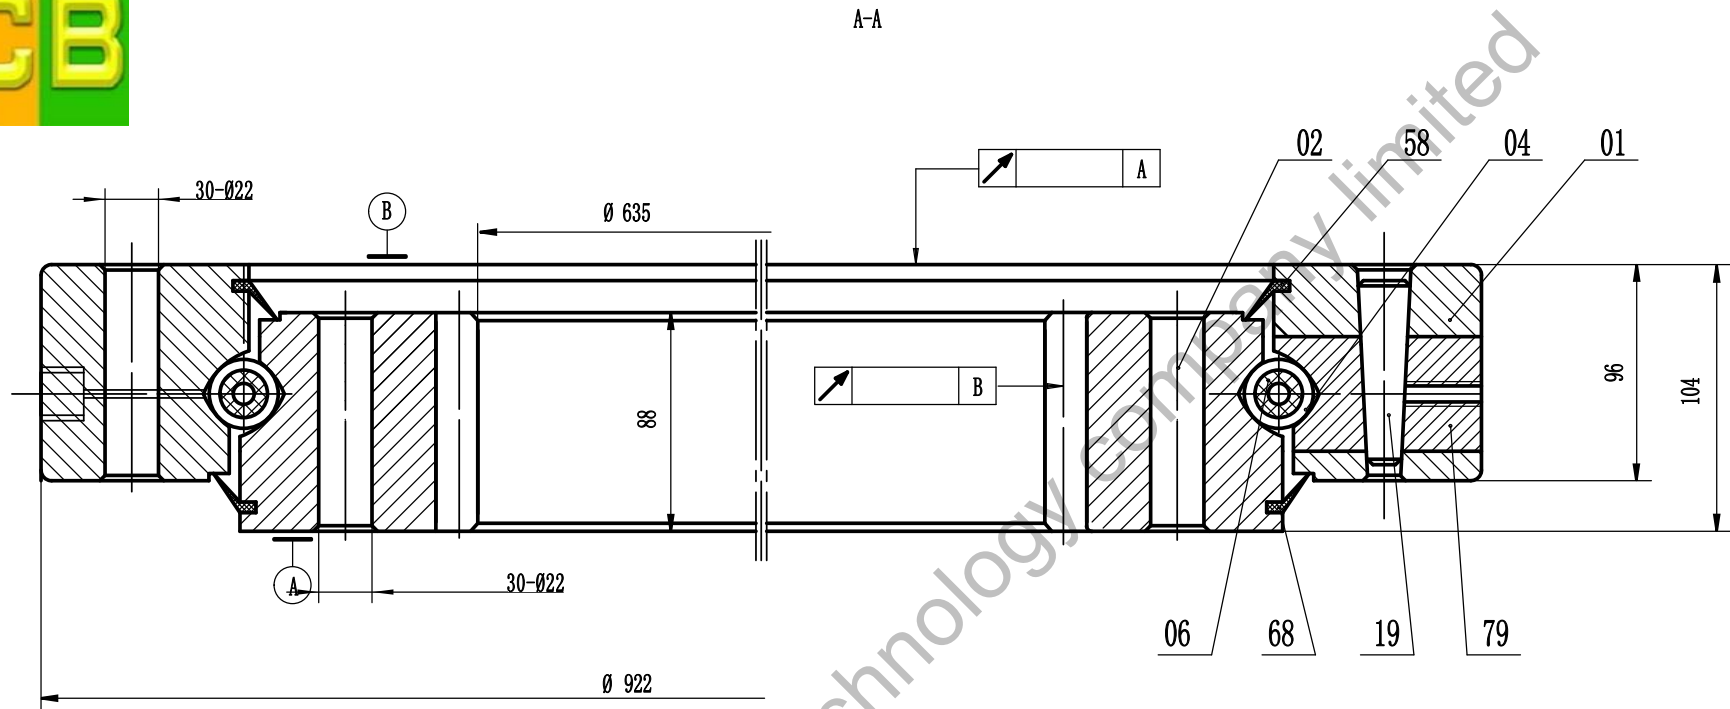

JCB

Remark:

1. Luoyang JCB Bearing Technology Co., Ltd is a design and manufacture Inc, we manufactured slewing bearing for all kinds of various brand excavator, specialize in industry of manufacturing slewing bearing for excavator more than 30 years.
2. This drawing is reference for user, if you need formal drawing, please contact with us to obtain the official drawing.

slewing bearing for yuchai excavator	YC85	
	Weight(kg)	
	Luoyang JCB Bearing Technology Co., Ltd	